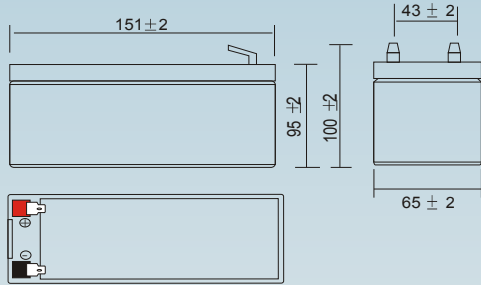

PG Range

(6yr Design Life in Float Service at 20°C)

Dimensions (mm)

Standard terminal (mm)

Physical Specification

Nominal Voltage		12V
Nominal Capacity		8.5 AH
Dimension	Length	151 ± 2 mm
	Width	65 + 2 mm
	Container Height	95 ± 2 mm
	Total Height (with terminal)	100 ± 2 mm
Weight		Approx 2.75kg
Standard Terminal		F2 (standard)