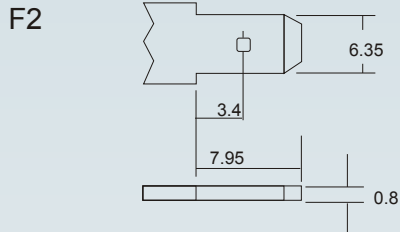

PG Range

(6yr Design Life in Float Service at 20°C)

Dimensions (mm)

Standard terminal (mm)

Physical Specification

Nominal Voltage		12V
Nominal Capacity		8.5 AH
Dimension	Length	151 ± 2 mm
	Width	65 + 2 mm
	Container Height	95 ± 2 mm
	Total Height (with terminal)	100 ± 2 mm
Weight		Approx 2.75kg
Standard Terminal		F2 (standard)

PG12V9

Discharge Characteristics (25°C, 77°F)

Rated Capacity	20hr Rate(1.80V/cell)		Constant Voltage Charge	Cycle	Initial Charging Current Less than 2.25A Voltage 14.4V ~ 15.0V at 25°C (77°F)
	10hr Rate(1.80V/cell)	8.50AH			
Capacity Affected by Temperature	40°C (104°F)	103%	Standby	Recommended Charge Current less than 2.25A Voltage 13.5V ~ 13.8V at 15°C (77°F)	
	25°C (77°F)	100%			
	0°C (32°F)	86%			