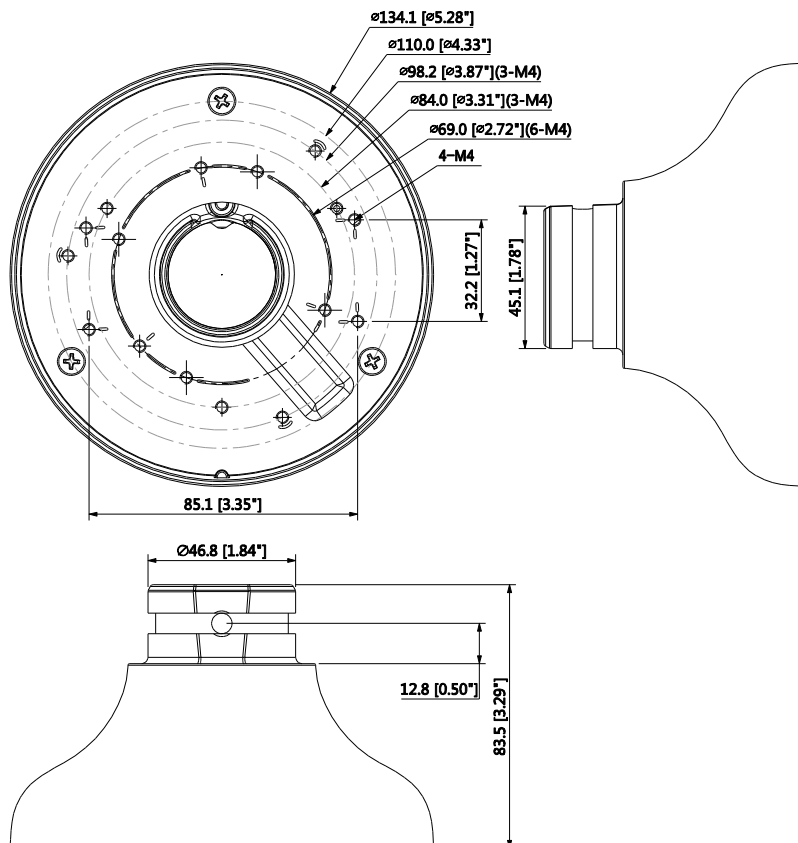

DH-PFA106

Adapter Plate of Mini Dome & Eyeball Camera

Features

- Neat & Integrated design.
- Material: Aluminum.

Technical Specifications

Model	DH-PFA106
General	
Material	Aluminum
Dimension (W x H x D)	Φ134.1mmx83.5mm(Φ5.28"x3.29")
Weight	0.29kg(0.64lb)
Load Bearing	1kg(2.2lb)
Color	White
Operating Temperature	-40°C ~60°C(-40°F ~140°F)
Humidity	<90% RH
Applicable Model	DH-PFB305W, DH-PFB220C

Order Information

Type	Part Number	Description
Camera Mount Series	DH-PFA106	Adapter plate _ Dahua brand
	PFA106	Adapter plate _Neutral, no brand
	DH-PFB305W	Wall mount bracket _ Dahua brand
	PFB305W	Wall mount bracket _Neutral, no brand
	DH-PFB220C	Ceiling mount bracket _ Dahua brand
	DH-PFB220C	Ceiling mount bracket _Neutral, no brand

Dimensions (mm/inch)

Application

Package Information

- Adapter plate *1
- User manual *1
- M4x10 *4
- Wrench *1