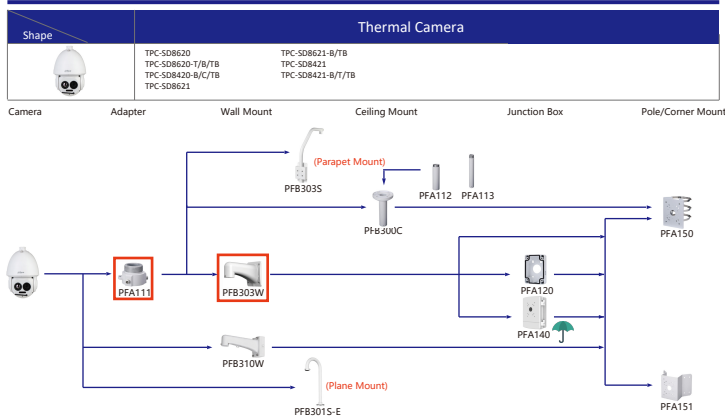

Selection of IP&CVI Eyeball Camera

Shape	IP Camera	CVI Camera
	IPC-T2840/20-ZS IPC-T2801-L-ZS	HAC-T3A21/41/51-VF

Shape	IP Camera	CVI Camera
	IPC-T18bx	ME1200/1400/1500E ME1200/1500E-LED

Shape	IP Camera	CVI Camera
		HAC-HDW1301/1500/1400/1200/1230TL HAC-HDW1801/1500/1400/1200/1230TL-A HAC-HDW1239TL-LED HAC-HDW1239TL-A-LED HAC-HDW1500/1230/1200/1230SL HAC-HDW1400SL-S2

Shape	IP Camera	CVI Camera
		HAC-HDW1100/1200R-VF

Selection of PTZ Camera

Selection of PTZ Camera

Selection of PTZ Camera

Selection of PTZ Camera

Selection of Thermal Camera

Selection of Thermal Camera

- Orange font Special accessories
- Not recommended
- Red font Special installation
- Including
- IP66

Selection of Special Camera

Shape	Special Camera	Shape	Special Camera
	IPC-HDBW8232E-Z-SL		SD60230U-HNI-SL
	IPC-HFW5221E-2-IRA/BIRA		PSD81602A360 PSD8802-A180
	PSDW8842M-A180 PSDW81642M-A360		IPC-HDPW5241/5442/5541G-2 IPC-HDPW5242G-2-MF
	IPC-HFW5100-IRA IPC-HFW5200-IRA		PSDW5631S-8360 PSDW5231S-8120