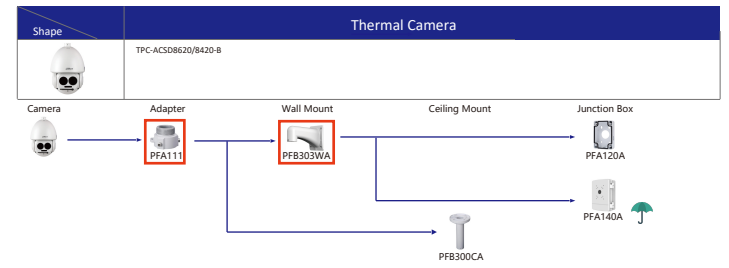

Shape	IP Camera	CVI Camera
		HAC-HDW1100/1200R-VF

Selection of PTZ Camera

Selection of PTZ Camera

Selection of PTZ Camera

Selection of PTZ Camera

Selection of Thermal Camera

Selection of Thermal Camera

- Orange font Special accessories
- Not recommended
- Red font Special installation
- Including
- IP66

Selection of Special Camera

Shape	Special Camera	Shape	Special Camera
	IPC-HDBW8232E-Z-SL		SD60230U-HNI-SL
	IPC-HFW5221E-2-IRA/BIRA		PSD81602A360 PSD8802-A180
	PSDW8842M-A180 PSDW81642M-A360		IPC-HDPW5241/5442/5541G-2 IPC-HDPW5242G-2-MF
	IPC-HFW5100-IRA IPC-HFW5200-IRA		PSDW5631S-8360 PSDW5231S-8120