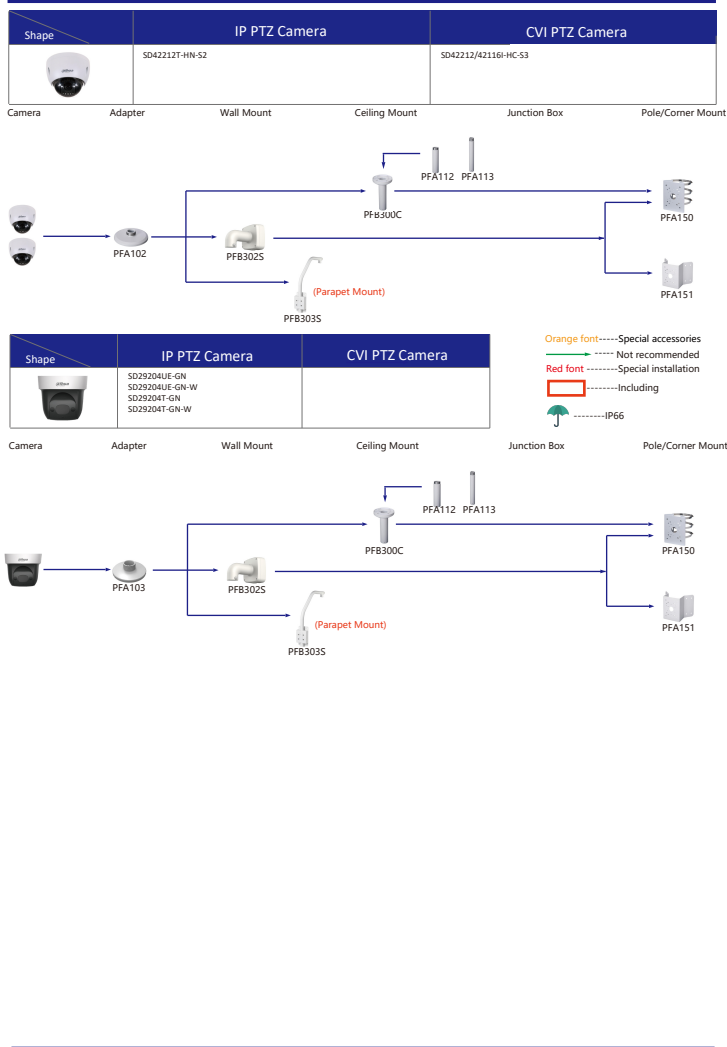

Selection of IP&CVI Eyeball Camera

Shape	IP Camera	CVI Camera
	IPC-T2840/20-ZS IPC-T2801-L-ZS	HAC-T3A21/41/51-VF

Shape	IP Camera	CVI Camera
	IPC-T18bx	ME1200/1400/1500E ME1200/1500E-LED

Shape	IP Camera	CVI Camera
		HAC-HDW1301/1500/1400/1200/1230TL HAC-HDW1801/1500/1400/1200/1230TL-A HAC-HDW1239TL-LED HAC-HDW1239TL-A-LED HAC-HDW1500/1230/1200/1230SL HAC-HDW1400SL-S2

Orange font-----Special accessories
 Red font-----Special installation
 -----Including
-----IP66

Selection of IP&CVI Eyeball Camera

Shape	IP Camera	CVI Camera
		HAC-HDW1200/1100R HAC-HDW1400R-S2 HAC-T1A1121/21/41/51

Shape	IP Camera	CVI Camera
		HAC-HDW1100/1200R-VF

Selection of PTZ Camera

Selection of PTZ Camera

Selection of PTZ Camera

Selection of PTZ Camera

Selection of Thermal Camera

Selection of Thermal Camera

- Orange font Special accessories
- Not recommended
- Red font Special installation
- Including
- IP66

Selection of Special Camera

Shape	Special Camera	Shape	Special Camera
	IPC-HDBW8232E-Z-SL		SD60230U-HNI-SL
	IPC-HFW5221E-2-IRA/BIRA		PSD81602A360 PSD8802-A180
	PSDW8842M-A180 PSDW81642M-A360		IPC-HDPW5241/5442/5541G-2 IPC-HDPW5242G-2-MF
	IPC-HFW5100-IRA IPC-HFW5200-IRA		PSDW5631S-8360 PSDW5231S-8120