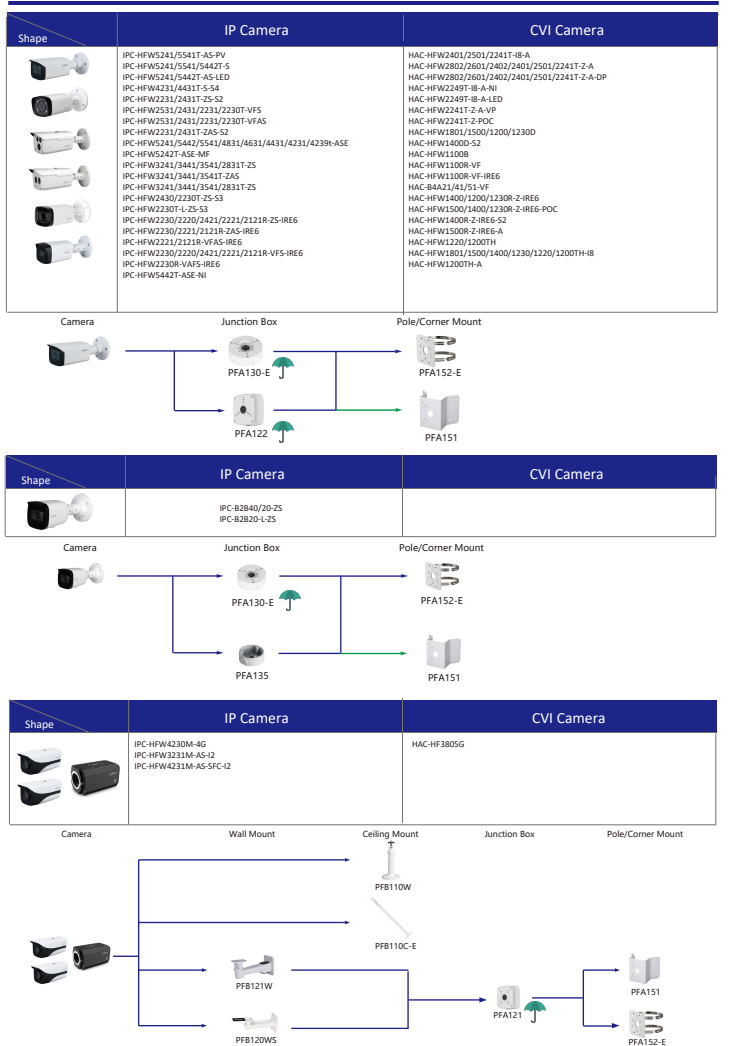

Selection of IP&CVI Box Camera

Selection of IP&CVI Bullet Camera

Selection of IP&CVI Bullet Camera

Selection of IP&CVI Bullet Camera

Selection of IP&CVI Dome Camera

Shape	IP Camera	CVI Camera
	IPC-HDBW8241/5241/8630/8331/8232/8231/81200/8331/8231/5231/5431/5421/5831/5831/5831/5831/5431/5231E-ZSE IPC-HDBW5541/5442/5241/81230/8630/8331/8232/8231/5831/5431/5631/5231E-ZE IPC-HDBW5442/5241/5831/5631/5431/5231E-ZHE IPC-HDBW8241/5241/8331/8231/5231E-ZS IPC-HDBW4231/4431E-Z-S4 IPC-HDBW3241E-ZFD IPC-HDBW3241E-Z5FD IPC-HDBW8242E-Z4FD IPC-HDBW8242E-Z4FR IPC-HDBW5242E-ZE-MF IPC-HDBW5331E IPC-HDB5331E	HAC-HDBW3802/3231E-Z HAC-HDBW3802/3231E-ZH

Shape	IP Camera	CVI Camera
	DH-IPC-PDBW5831-8360-E4	

Selection of IP&CVI Dome Camera

Shape	IP Camera	CVI Camera
	PDBW8802/8800-A180	

Shape	IP Camera	CVI Camera
	IPC-HDBW4231/4431E-S-54 IPC-HDBW4231/4431E-AS-54 IPC-HDBW3241/3441/3541/4231/4800/4830E-AS IPC-HDBW2230/2431E-S-52 IPC-HDBW4120/4220/4221/4421/5121/5220/5221/5311/1431/1231/1230/1420/1320/1220/1120/1020E IPC-HDBW3241/3441/3541/4231/4831/1231/1230/1220/1120E-S IPC-HDBW1230E-L-S3, IPC-HDBW1230E/1430E-S3	HAC-HDBW2401/2501/2241/1801/1500/1200/1230/1100E HAC-HDBW1400E-S2

Shape	IP Camera	CVI Camera
	IPC-D1840/20 IPC-D1820-L	HAC-D1A21/41/51

Selection of IP&CVI Dome Camera

Shape	IP Camera	CVI Camera
	IPC-EBW81230/8630/81200/8600/81242 IPC-EBW8630/8600-IPC	HAC-EBW3802

Shape	IP Camera	CVI Camera
	IPC-EB5531/8600/5500/5400 IPC-HDB4431/4231C-AS IPC-EB5531-M IPC-EB5531-M12	