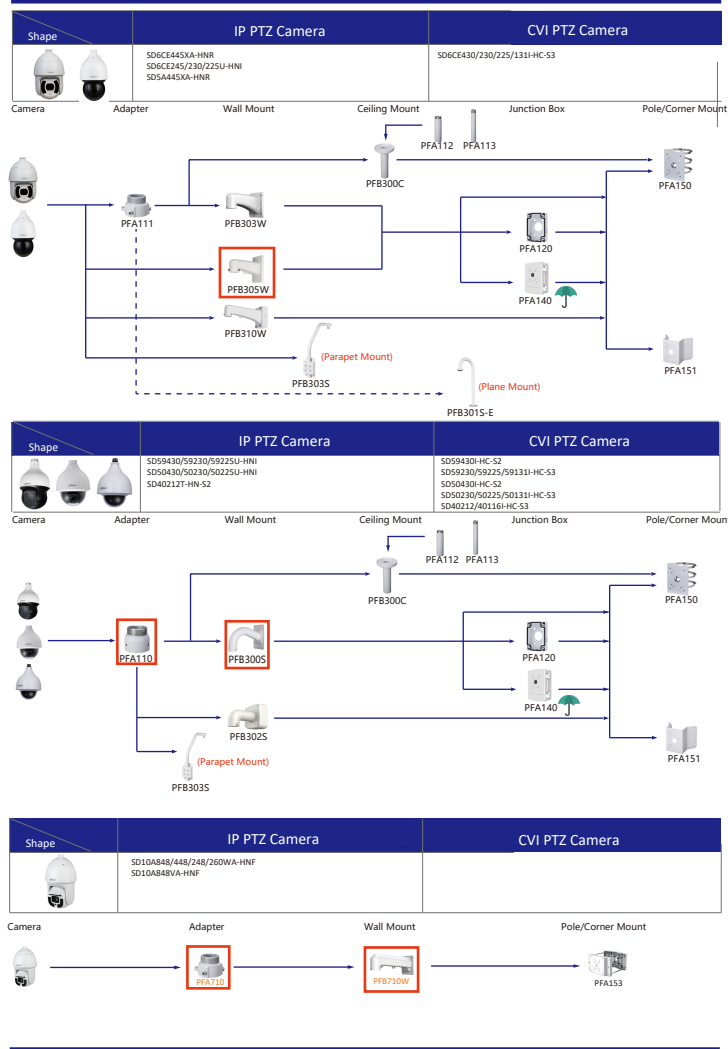

Selection of IP&CVI Eyeball Camera

Shape	IP Camera	CVI Camera
	IPC-HDW4431/4231/4120/4220/4221/4421M	HAC-HDW1200/1100/2241/2501/1200/1230/1500/2401/1220/1801M HAC-HDW1400M-S2 HAC-T2A1121/21/41/51

Shape	IP Camera	CVI Camera
	IPC-HDW2230/2431/2831/2531/2231T-AS-S2 IPC-HDW2341/3441/3541T-AS IPC-HDW1531/1431/1231/1230/1330/1220/1020S IPC-HDW1430/1230S-S3 IPC-HDW1230S-L-S3 IPC-HDW4421/4120/4220/4221/4231/4431E	HAC-HDW1100/1200R-VF HAC-HDW1400R-S2 HAC-T1A1121/21/41/51

Selection of IP&CVI Eyeball Camera

Shape	IP Camera	CVI Camera
	IPC-T2840/20-ZS IPC-T2801-L-ZS	HAC-T3A21/41/51-VF

Shape	IP Camera	CVI Camera
	IPC-T18bx	ME1200/1400/1500E ME1200/1500E-LED

Shape	IP Camera	CVI Camera
		HAC-HDW1301/1500/1400/1200/1230TL HAC-HDW1801/1500/1400/1200/1230TL-A HAC-HDW1239TL-LED HAC-HDW1239TL-A-LED HAC-HDW1500/1230/1200/1230SL HAC-HDW1400SL-S2

Orange font-----Special accessories
 Red font-----Special installation
 -----Including
-----IP66

Selection of IP&CVI Eyeball Camera

Shape	IP Camera	CVI Camera
		HAC-HDW1200/1100R HAC-HDW1400R-S2 HAC-T1A1121/21/41/51

Shape	IP Camera	CVI Camera
		HAC-HDW1100/1200R-VF

Selection of PTZ Camera

Selection of PTZ Camera

Selection of PTZ Camera

Selection of PTZ Camera

Selection of Thermal Camera

Selection of Thermal Camera

- Orange font Special accessories
- Not recommended
- Red font Special installation
- Including
- IP66