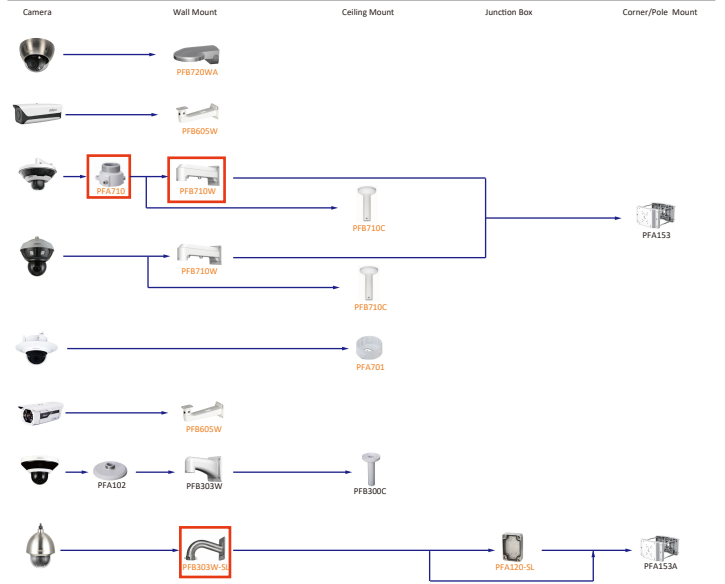

Selection of IP&CVI Eyeball Camera

Shape	IP Camera	CVI Camera
	IPC-T2840/20-ZS IPC-T2801-L-ZS	HAC-T3A21/41/51-VF

Shape	IP Camera	CVI Camera
	IPC-T18bx	ME1200/1400/1500E ME1200/1500E-LED

Shape	IP Camera	CVI Camera
		HAC-HDW1301/1500/1400/1200/1230TL HAC-HDW1801/1500/1400/1200/1230TL-A HAC-HDW1239TL-LED HAC-HDW1239TL-A-LED HAC-HDW1500/1230/1200/1230SL HAC-HDW1400SL-S2

Orange font-----Special accessories
 Red font-----Special installation
 -----Including
-----IP66

Selection of IP&CVI Eyeball Camera

Shape	IP Camera	CVI Camera
		HAC-HDW1200/1100R HAC-HDW1400R-S2 HAC-T1A1121/21/41/51

Shape	IP Camera	CVI Camera
		HAC-HDW1100/1200R-VF

Selection of PTZ Camera

Selection of PTZ Camera

Selection of PTZ Camera

Selection of PTZ Camera

Selection of Thermal Camera

Selection of Thermal Camera

- Orange font Special accessories
- Not recommended
- Red font Special installation
- Including
- IP66

Selection of Special Camera

Shape	Special Camera	Shape	Special Camera
	IPC-HDBW8232E-Z-SL		SD60230U-HNI-SL
	IPC-HFW5221E-2-IRA/BIRA		PSD81602A360 PSD8802-A180
	PSDW8842M-A180 PSDW81642M-A360		IPC-HDPW5241/5442/5541G-2 IPC-HDPW5242G-2-MF
	IPC-HFW5100-IRA IPC-HFW5200-IRA		PSDW5631S-8360 PSDW5231S-8120