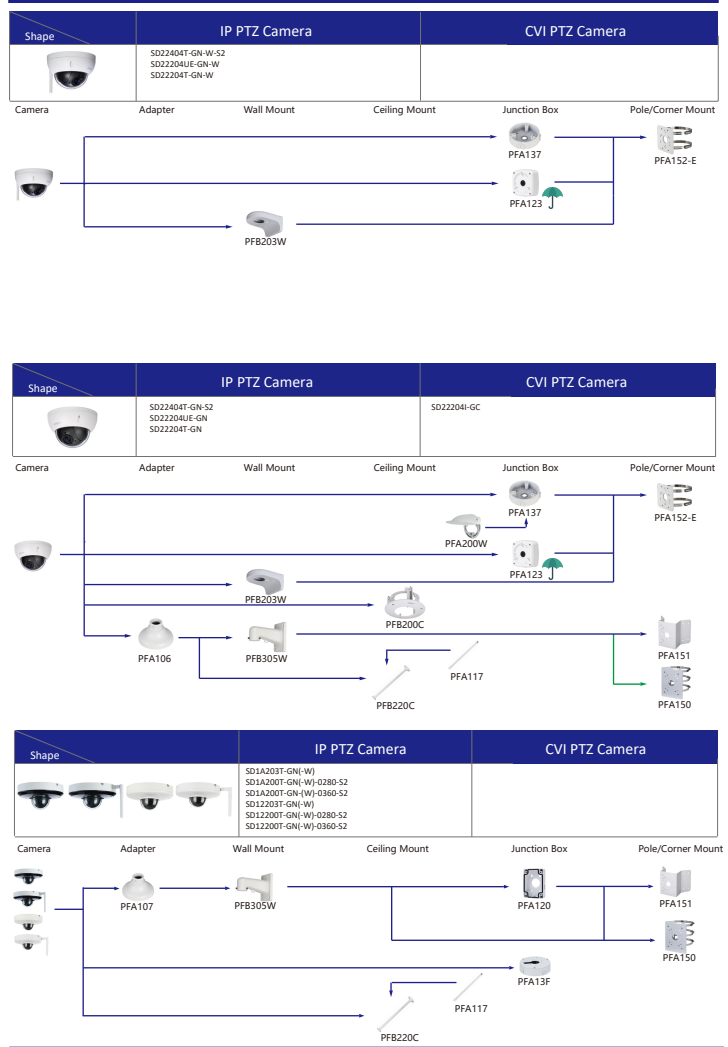

Selection of IP&CVI Eyeball Camera

Shape	IP Camera	CVI Camera
	IPC-T2840/20-ZS IPC-T2801-L-ZS	HAC-T3A21/41/51-VF

Shape	IP Camera	CVI Camera
	IPC-T18bx	ME1200/1400/1500E ME1200/1500E-LED

Shape	IP Camera	CVI Camera
		HAC-HDW1301/1500/1400/1200/1230TL HAC-HDW1801/1500/1400/1200/1230TL-A HAC-HDW1239TL-LED HAC-HDW1239TL-A-LED HAC-HDW1500/1230/1200/1230SL HAC-HDW1400SL-S2

Orange font-----Special accessories
 Red font-----Special installation
 -----Including
-----IP66

Selection of IP&CVI Eyeball Camera

Shape	IP Camera	CVI Camera
		HAC-HDW1200/1100R HAC-HDW1400R-S2 HAC-T1A1121/21/41/51

Shape	IP Camera	CVI Camera
		HAC-HDW1100/1200R-VF

Selection of PTZ Camera

Selection of PTZ Camera

Selection of PTZ Camera

Selection of PTZ Camera

Selection of Thermal Camera

Selection of Thermal Camera

- Orange font Special accessories
- Not recommended
- Red font Special installation
- Including
- IP66

Selection of Special Camera

Shape	Special Camera	Shape	Special Camera
	IPC-HDBW8232E-Z-SL		SD60230U-HNI-SL
	IPC-HFW5221E-2-IRA/BIRA		PSD81602A360 PSD8802-A180
	PSDW8842M-A180 PSDW81642M-A360		IPC-HDPW5241/5442/5541G-2 IPC-HDPW5242G-2-MF
	IPC-HFW5100-IRA IPC-HFW5200-IRA		PSDW5631S-8360 PSDW5231S-8120