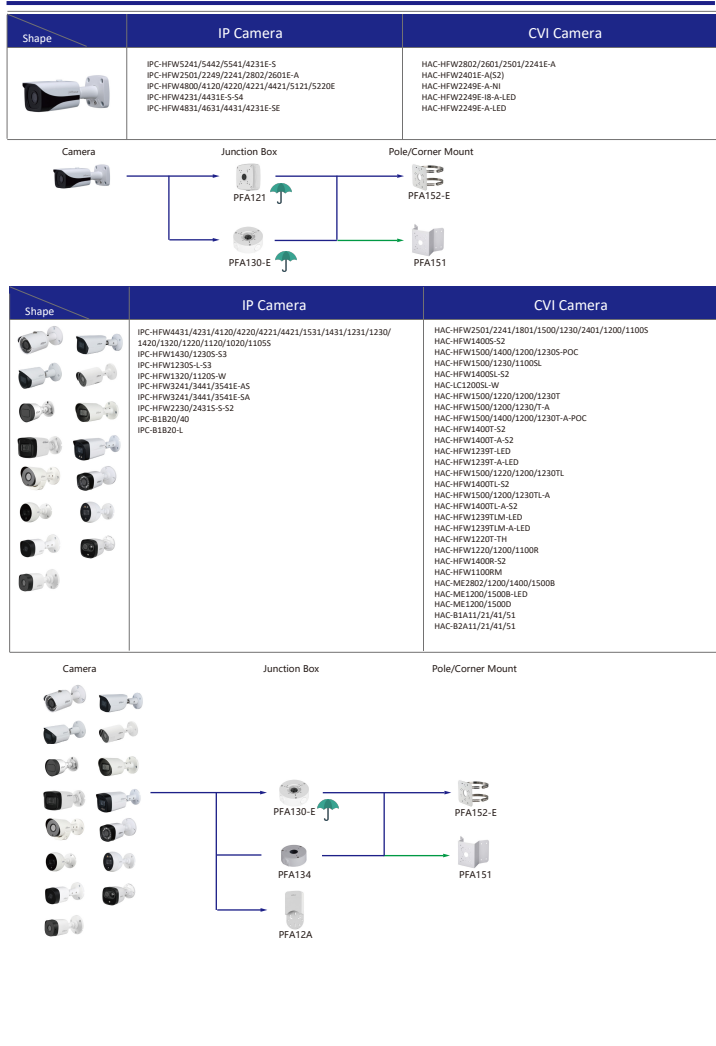

Camera Accessories Selection

Guide you how to install all the cameras

- Orange font ---- Special accessories
- Green font ---- Not recommended
- Red font ---- Special installation
- Red box ---- Including
- Umbrella icon ---- IP66

Selection of IP&CVI Box Camera

Selection of IP&CVI Bullet Camera

Selection of IP&CVI Bullet Camera

Selection of IP&CVI Bullet Camera

Selection of IP&CVI Dome Camera

Shape	IP Camera	CVI Camera
	IPC-HDBW8241/5241/8630/8331/8232/8231/81200/8331/8231/5231/5431/5421/5831/5831/5831/5831/5431/5231E-ZSE IPC-HDBW5541/5442/5241/81230/8630/8331/8232/8231/5831/5431/5631/5231E-ZE IPC-HDBW5442/5241/5831/5631/5431/5231E-ZHE IPC-HDBW8241/5241/8331/8231/5231E-ZS IPC-HDBW4231/4431E-Z-S4 IPC-HDBW3241E-ZFD IPC-HDBW3241E-Z5FD IPC-HDBW8242E-Z4FD IPC-HDBW8242E-Z4FR IPC-HDBW5242E-ZE-MF IPC-HDBW5331E IPC-HDB5331E	HAC-HDBW3802/3231E-Z HAC-HDBW3802/3231E-ZH