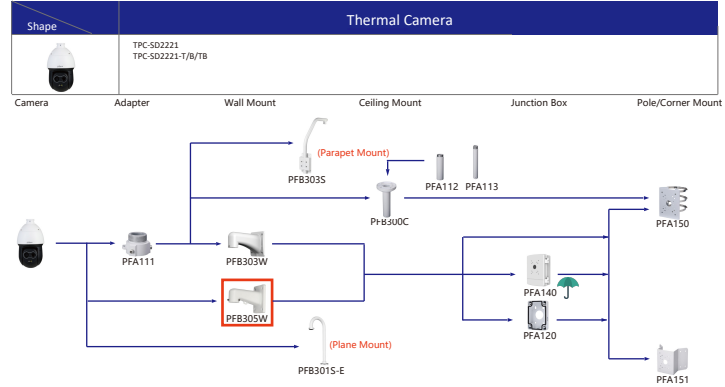

Shape	IP Camera	CVI Camera
		HAC-HDW1100/1200R-VF

Selection of PTZ Camera

Selection of PTZ Camera

Selection of PTZ Camera

Selection of PTZ Camera

Selection of Thermal Camera

Selection of Thermal Camera

- Orange font Special accessories
- Not recommended
- Red font Special installation
- Including
- IP66

Selection of Special Camera

Shape	Special Camera	Shape	Special Camera
	IPC-HDBW8232E-Z-SL		SD60230U-HNI-SL
	IPC-HFW5221E-2-IRA/BIRA		PSD81602A360 PSD8802-A180
	PSDW8842M-A180 PSDW81642M-A360		IPC-HDPW5241/5442/5541G-2 IPC-HDPW5242G-2-MF
	IPC-HFW5100-IRA IPC-HFW5200-IRA		PSDW5631S-8360 PSDW5231S-8120