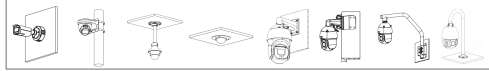

Camera Accessories Selection

Guide you how to install all the cameras

- Orange font ---- Special accessories
- Green font ---- Not recommended
- Red font ---- Special installation
- Red box ---- Including
- Umbrella icon ---- IP66