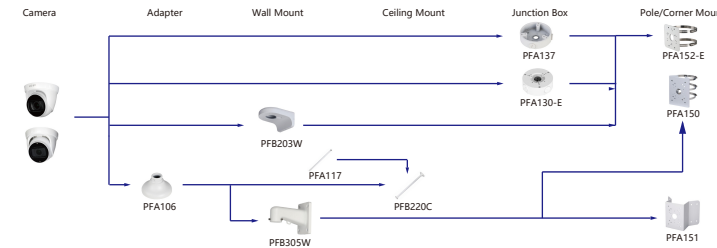

Shape	IP Camera	CVI Camera
	IPC-HDW2531/2431/2331/2421R-ZS IPC-HDW2430/2330R-ZS-S3 IPC-HDW2230R-L-ZS-S3 IPC-HDW4231/4431T-Z-S4 IPC-HDW2341/3441/3541T-ZAS IPC-HDW2231T-ZS-S2 IPC-HDW5241/5541H-AS-PV IPC-HDW3441/3541/2441TM-AS IPC-HDW2531/2531/2431/2231TM-AS-S2	HAC-HDW2802/2601/2402/2401/2501/2241/1500/1300T-Z-A HAC-HDW2802/2601/2402/2401/2501/2241T-Z-A-DP HAC-HDW1400T-Z-A-S2 HAC-HDW1801/1200/1230T-Z HAC-HDW2241/1500T-Z-POC HAC-HDW1400/1230T-Z-A-POC

Selection of IP&CVI Eyeball Camera

Shape	IP Camera	CVI Camera
	IPC-HDW4431/4231/4120/4220/4221/4421M	HAC-HDW1200/1100/2241/2501/1200/1230/1500/2401/1220/1801M HAC-HDW1400M-S2 HAC-T2A1121/21/41/51

Shape	IP Camera	CVI Camera
	IPC-HDW2230/2431/2831/2531/2231T-AS-S2 IPC-HDW2341/3441/3541T-AS IPC-HDW1531/1431/1231/1230/1330/1220/1020S IPC-HDW1430/1230S-S3 IPC-HDW1230S-L-S3 IPC-HDW4421/4120/4220/4221/4231/4431E	HAC-HDW1100/1200R-VF HAC-HDW1400R-S2 HAC-T1A1121/21/41/51

Selection of IP&CVI Eyeball Camera

Shape	IP Camera	CVI Camera
	IPC-T2840/20-ZS IPC-T2801-L-ZS	HAC-T3A21/41/51-VF

Shape	IP Camera	CVI Camera
	IPC-T18bx	ME1200/1400/1500E ME1200/1500E-LED

Shape	IP Camera	CVI Camera
		HAC-HDW1301/1500/1400/1200/1230TL HAC-HDW1801/1500/1400/1200/1230TL-A HAC-HDW1239TL-LED HAC-HDW1239TL-A-LED HAC-HDW1500/1230/1200/1230SL HAC-HDW1400SL-S2