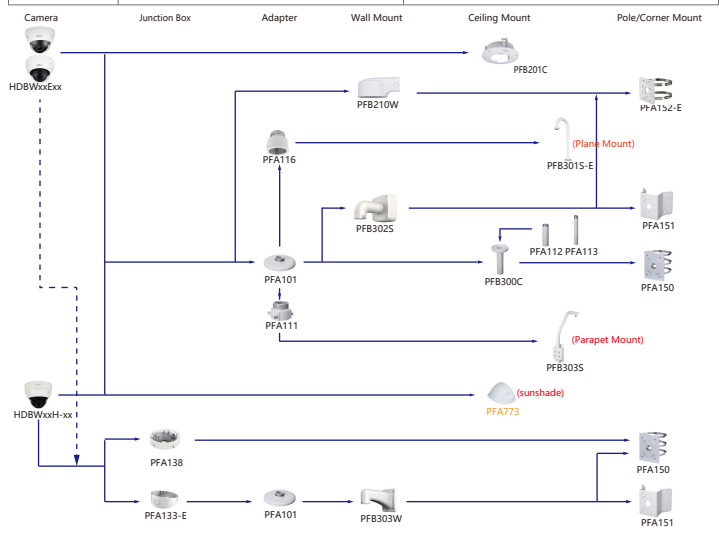

Selection of IP&CVI Box Camera

Selection of IP&CVI Bullet Camera

Selection of IP&CVI Bullet Camera

Selection of IP&CVI Bullet Camera

Selection of IP&CVI Dome Camera

Shape	IP Camera	CVI Camera
	IPC-HDBW8241/5241/8630/8331/8232/8231/81200/8331/8231/5231/5431/5421/5831/5831/5831/5831/5431/5231E-ZSE IPC-HDBW5541/5442/5241/81230/8630/8331/8232/8231/5831/5431/5631/5231E-ZE IPC-HDBW5442/5241/5831/5631/5431/5231E-ZHE IPC-HDBW8241/5241/8331/8231/5231E-ZS IPC-HDBW4231/4431E-Z-S4 IPC-HDBW3241E-ZFD IPC-HDBW3241E-Z5FD IPC-HDBW8242E-Z4FD IPC-HDBW8242E-Z4FR IPC-HDBW5242E-ZE-MF IPC-HDBW5331E IPC-HDB5331E	HAC-HDBW3802/3231E-Z HAC-HDBW3802/3231E-ZH

Shape	IP Camera	CVI Camera
	DH-IPC-PDBW5831-8360-E4	

Selection of IP&CVI Dome Camera

Shape	IP Camera	CVI Camera
	PDBW8802/8800-A180	

Shape	IP Camera	CVI Camera
	IPC-HDBW4231/4431E-S-54 IPC-HDBW4231/4431E-AS-54 IPC-HDBW3241/3441/3541/4231/4800/4830E-AS IPC-HDBW2230/2431E-S-52 IPC-HDBW4120/4220/4221/4421/5121/5220/5221/5311/1431/1231/1230/1420/1320/1220/1120/1020E IPC-HDBW3241/3441/3541/4231/4831/1231/1230/1220/1120E-S IPC-HDBW1230E-L-S3, IPC-HDBW1230E/1430E-S3	HAC-HDBW2401/2501/2241/1801/1500/1200/1230/1100E HAC-HDBW1400E-S2