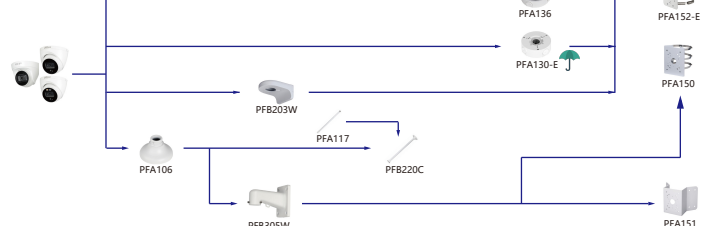

Shape	IP Camera	CVI Camera
	IPC-HDW2531/2431/2331/2421R-ZS IPC-HDW2430/2330R-ZS-S3 IPC-HDW2230R-L-ZS-S3 IPC-HDW4231/4431T-Z-S4 IPC-HDW2341/3441/3541T-ZAS IPC-HDW2231T-ZS-S2 IPC-HDW5241/5541H-AS-PV IPC-HDW3441/3541/2441TM-AS IPC-HDW2531/2531/2431/2231TM-AS-S2	HAC-HDW2802/2601/2402/2401/2501/2241/1500/1300T-Z-A HAC-HDW2802/2601/2402/2401/2501/2241T-Z-A-DP HAC-HDW1400T-Z-A-S2 HAC-HDW1801/1200/1230T-Z HAC-HDW2241/1500T-Z-POC HAC-HDW1400/1230T-Z-A-POC

Selection of IP&CVI Eyeball Camera

Shape	IP Camera	CVI Camera
	IPC-HDW4431/4231/4120/4220/4221/4421M	HAC-HDW1200/1100/2241/2501/1200/1230/1500/2401/1220/1801M HAC-HDW1400M-S2 HAC-T2A1121/21/41/51

Shape	IP Camera	CVI Camera
	IPC-HDW2230/2431/2831/2531/2231T-AS-S2 IPC-HDW2341/3441/3541T-AS IPC-HDW1531/1431/1231/1230/1330/1220/1020S IPC-HDW1430/1230S-S3 IPC-HDW1230S-L-S3 IPC-HDW4421/4120/4220/4221/4231/4431E	HAC-HDW1100/1200R-VF HAC-HDW1400R-S2 HAC-T1A1121/21/41/51

Selection of IP&CVI Eyeball Camera

Shape	IP Camera	CVI Camera
	IPC-T2840/20-ZS IPC-T2801-L-ZS	HAC-T3A21/41/51-VF

Shape	IP Camera	CVI Camera
	IPC-T18bx	ME1200/1400/1500E ME1200/1500E-LED

Shape	IP Camera	CVI Camera
		HAC-HDW1301/1500/1400/1200/1230TL HAC-HDW1801/1500/1400/1200/1230TL-A HAC-HDW1239TL-LED HAC-HDW1239TL-A-LED HAC-HDW1500/1230/1200/1230SL HAC-HDW1400SL-S2