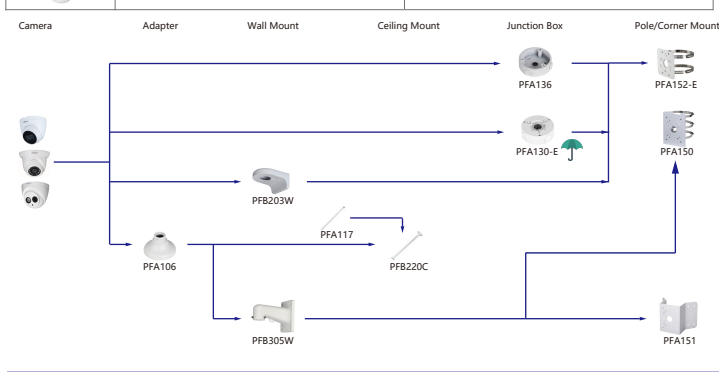

Selection of IP&CVI Eyeball Camera

Shape	IP Camera	CVI Camera
	IPC-HDW4231/4431EM-AS-S4 IPC-HDW4120/4220/4231/4830EM-AS IPC-HDW5541/5241/5442TM-AS IPC-HDW5241/5442TM-AS-LED IPC-HDW3231C-A IPC-HDW4831/4631/4431/4231EM-ASE	HAC-HDW1801/1500/1200/1230/1100/1801/EM-A HAC-HDW1801/1500/1200/1230/1100/1801EM HAC-HDW1400EM-S2 HAC-HDW1400EM-A-S2 HAC-HDW1500/1400/1200/1230EM-A-POC HAC-HDW1500/1200EM-POC HAC-HDW2802/2601/2402/2401/2501/2241T-A HAC-HDW2249T-IR-N HAC-HDW1239T-LED HAC-HDW1239T-A-LED HAC-HDW2249T-IR-A-LED

Shape	IP Camera	CVI Camera
	IPC-HDW2531/2431/2331/2421R-ZS IPC-HDW2430/2330R-ZS-S3 IPC-HDW2230R-L-ZS-S3 IPC-HDW4231/4431T-Z-S4 IPC-HDW2341/3441/3541T-ZAS IPC-HDW2231T-ZS-S2 IPC-HDW5241/5541H-AS-PV IPC-HDW3441/3541/2441TM-AS IPC-HDW2531/2531/2431/2231TM-AS-S2	HAC-HDW2802/2601/2402/2401/2501/2241/1500/1300T-Z-A HAC-HDW2802/2601/2402/2401/2501/2241T-Z-A-DP HAC-HDW1400T-Z-A-S2 HAC-HDW1801/1200/1230T-Z HAC-HDW2241/1500T-Z-POC HAC-HDW1400/1230T-Z-A-POC

Selection of IP&CVI Eyeball Camera

Shape	IP Camera	CVI Camera
	IPC-HDW4431/4231/4120/4220/4221/4421M	HAC-HDW1200/1100/2241/2501/1200/1230/1500/2401/1220/1801M HAC-HDW1400M-S2 HAC-T2A1121/21/41/51

Shape	IP Camera	CVI Camera
	IPC-HDW2230/2431/2831/2531/2231T-AS-S2 IPC-HDW2341/3441/3541T-AS IPC-HDW1531/1431/1231/1230/1330/1220/1020S IPC-HDW1430/1230S-S3 IPC-HDW1230S-L-S3 IPC-HDW4421/4120/4220/4221/4231/4431E	HAC-HDW1100/1200R-VF HAC-HDW1400R-S2 HAC-T1A1121/21/41/51

Selection of IP&CVI Eyeball Camera

Shape	IP Camera	CVI Camera
	IPC-T2840/20-ZS IPC-T2801-L-ZS	HAC-T3A21/41/51-VF

Shape	IP Camera	CVI Camera
	IPC-T18bx	ME1200/1400/1500E ME1200/1500E-LED

Shape	IP Camera	CVI Camera
		HAC-HDW1301/1500/1400/1200/1230TL HAC-HDW1801/1500/1400/1200/1230TL-A HAC-HDW1239TL-LED HAC-HDW1239TL-A-LED HAC-HDW1500/1230/1200/1230SL HAC-HDW1400SL-S2