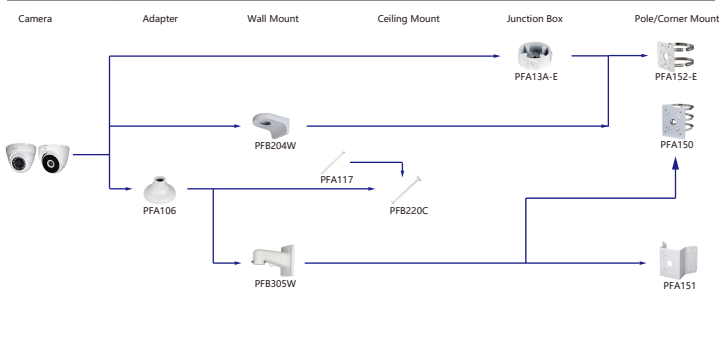

Shape	IP Camera	CVI Camera
	IPC-D2840/20-ZS IPC-D2820-L-ZS IPC-D2840/20 IPC-D2820-L	

Shape	IP Camera	CVI Camera
	IPC-D1840/20 IPC-D1820-L	HAC-D1A21/41/51

Shape	IP Camera	CVI Camera
	IPC-D1840/20 IPC-D1820-L	HAC-D1A21/41/51

Selection of IP&CVI Eyeball Camera

Shape	IP Camera	CVI Camera
	IPC-HDW4231/4431EM-AS-S4 IPC-HDW4120/4220/4231/4830EM-AS IPC-HDW5541/5241/5442TM-AS IPC-HDW5241/5442TM-AS-LED IPC-HDW3231C-A IPC-HDW4831/4631/4431/4231EM-ASE	HAC-HDW1801/1500/1200/1230/1100/1801/EM-A HAC-HDW1801/1500/1200/1230/1100/1801EM HAC-HDW1400EM-S2 HAC-HDW1400EM-A-S2 HAC-HDW1500/1400/1200/1230EM-A-POC HAC-HDW1500/1200EM-POC HAC-HDW2802/2601/2402/2401/2501/2241T-A HAC-HDW2249T-IR-N HAC-HDW1239T-LED HAC-HDW1239T-A-LED HAC-HDW2249T-IR-A-LED

Shape	IP Camera	CVI Camera
	IPC-HDW2531/2431/2331/2421R-ZS IPC-HDW2430/2330R-ZS-S3 IPC-HDW2230R-L-ZS-S3 IPC-HDW4231/4431T-Z-S4 IPC-HDW2341/3441/3541T-ZAS IPC-HDW2231T-ZS-S2 IPC-HDW5241/5541H-AS-PV IPC-HDW3441/3541/2441TM-AS IPC-HDW2531/2531/2431/2231TM-AS-S2	HAC-HDW2802/2601/2402/2401/2501/2241/1500/1300T-Z-A HAC-HDW2802/2601/2402/2401/2501/2241T-Z-A-DP HAC-HDW1400T-Z-A-S2 HAC-HDW1801/1200/1230T-Z HAC-HDW2241/1500T-Z-POC HAC-HDW1400/1230T-Z-A-POC

Selection of IP&CVI Eyeball Camera

Shape	IP Camera	CVI Camera
	IPC-HDW4431/4231/4120/4220/4221/4421M	HAC-HDW1200/1100/2241/2501/1200/1230/1500/2401/1220/1801M HAC-HDW1400M-S2 HAC-T2A1121/21/41/51

Shape	IP Camera	CVI Camera
	IPC-HDW2230/2431/2831/2531/2231T-AS-S2 IPC-HDW2341/3441/3541T-AS IPC-HDW1531/1431/1231/1230/1330/1220/1020S IPC-HDW1430/1230S-S3 IPC-HDW1230S-L-S3 IPC-HDW4421/4120/4220/4221/4231/4431E	HAC-HDW1100/1200R-VF HAC-HDW1400R-S2 HAC-T1A1121/21/41/51