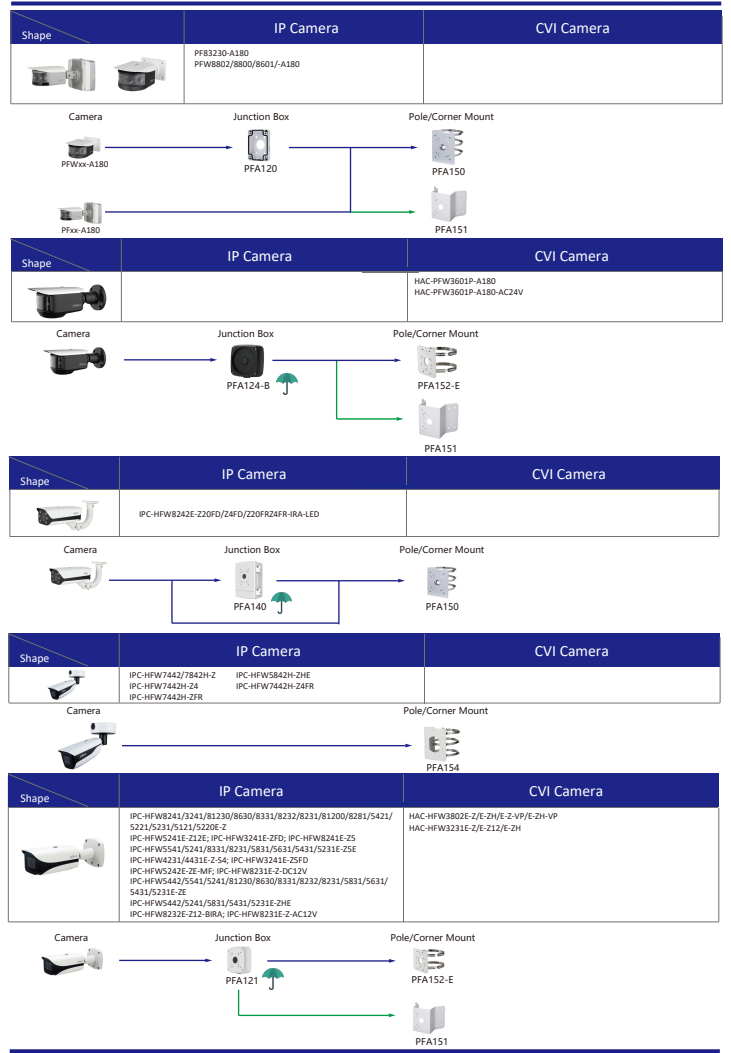

Camera Accessories Selection

Guide you how to install all the cameras

- Orange font ---- Special accessories
- Green font ---- Not recommended
- Red font ---- Special installation
- Red box ---- Including
- Umbrella icon ---- IP66

Selection of IP&CVI Box Camera

Selection of IP&CVI Bullet Camera

Selection of IP&CVI Bullet Camera

Selection of IP&CVI Bullet Camera

Selection of IP&CVI Dome Camera

Shape	IP Camera	CVI Camera
	IPC-HDBW8241/5241/8630/8331/8232/8231/81200/8331/8231/5231/5431/5421/5831/5831/5831/5831/5431/5231E-ZSE IPC-HDBW5541/5442/5241/81230/8630/8331/8232/8231/5831/5431/5631/5231E-ZE IPC-HDBW5442/5241/5831/5631/5431/5231E-ZHE IPC-HDBW8241/5241/8331/8231/5231E-ZS IPC-HDBW4231/4431E-Z-S4 IPC-HDBW3241E-ZFD IPC-HDBW3241E-Z5FD IPC-HDBW8242E-Z4FD IPC-HDBW8242E-Z4FR IPC-HDBW5242E-ZE-MF IPC-HDBW5331E IPC-HDB5331E	HAC-HDBW3802/3231E-Z HAC-HDBW3802/3231E-ZH

Shape	IP Camera	CVI Camera
	DH-IPC-PDBW5831-8360-E4	

Selection of IP&CVI Dome Camera

Shape	IP Camera	CVI Camera
	PDBW8802/8800-A180	

Shape	IP Camera	CVI Camera
	IPC-HDBW4231/4431E-S-54 IPC-HDBW4231/4431E-AS-54 IPC-HDBW3241/3441/3541/4231/4800/4830E-AS IPC-HDBW2230/2431E-S-52 IPC-HDBW4120/4220/4221/4421/5121/5220/5221/5311/1431/1231/1230/1420/1320/1220/1120/1020E IPC-HDBW3241/3441/3541/4231/4831/1231/1230/1220/1120E-S IPC-HDBW1230E-L-S3, IPC-HDBW1230E/1430E-S3	HAC-HDBW2401/2501/2241/1801/1500/1200/1230/1100E HAC-HDBW1400E-S2