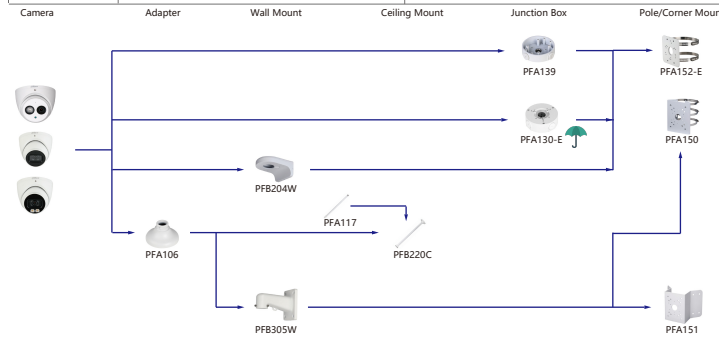

Selection of IP&CVI Dome Camera

Shape	IP Camera	CVI Camera
	IPC-HDBW5241/5541/5442/1831R-S IPC-HDBW5241/5541/5442/4239R-ASE IPC-HDBW2231/2431R-ZS-S2 IPC-HDBW2531/2431R-ZAS-S2 IPC-HDBW3441/3541/3241/2831/2431/2231/2220/3230R-ZS IPC-HDBW2531R-VAFS IPC-HDBW3441/3541/3241/2431/2231/2220/3230R-ZAS IPC-HDBW2531/2431/2231/2220/3230R-VFS IPC-HDBW2231R-AS IPC-HDBW2430/2230R-ZS-S3 IPC-HDBW2230R-L-ZS-S3 IPC-HDBW1831R IPC-HDBW5242R-ASE-MF IPC-HDBW5442R-ASE-NI	HAC-HDBW2802/8 HAC-HDBW2802/2501/2402/2401/2501/2241/1801/1500/1200/1230R-Z HAC-HDBW2802/2601/2402/2401/2501/2241R-Z-DP HAC-HDBW1430R-E-S2 HAC-HDBW2241/230R-Z-90C HAC-HDBW1100R-VF

Shape	IP Camera	CVI Camera
	IPC-D2840/20-ZS IPC-D2820-L-ZS IPC-D2840/20 IPC-D2820-L	

Shape	IP Camera	CVI Camera
	IPC-D1840/20 IPC-D1820-L	HAC-D1A21/41/51

Shape	IP Camera	CVI Camera
	IPC-D1840/20 IPC-D1820-L	HAC-D1A21/41/51

Selection of IP&CVI Eyeball Camera

Shape	IP Camera	CVI Camera
	IPC-HDW4231/4431EM-AS-S4 IPC-HDW4120/4220/4231/4830EM-AS IPC-HDW5541/5241/5442TM-AS IPC-HDW5241/5442TM-AS-LED IPC-HDW3231C-A IPC-HDW4831/4631/4431/4231EM-ASE	HAC-HDW1801/1500/1200/1230/1100/1801/EM-A HAC-HDW1801/1500/1200/1230/1100/1801EM HAC-HDW1400EM-S2 HAC-HDW1400EM-A-S2 HAC-HDW1500/1400/1200/1230EM-A-POC HAC-HDW1500/1200EM-POC HAC-HDW2802/2601/2402/2401/2501/2241T-A HAC-HDW2249T-IR-N HAC-HDW1239T-LED HAC-HDW1239T-A-LED HAC-HDW2249T-IR-A-LED