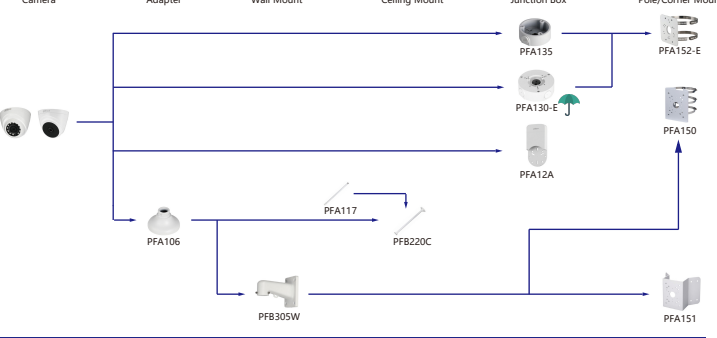

Selection of IP&CVI Eyeball Camera

Shape	IP Camera	CVI Camera
	IPC-HDW4431/4231/4120/4220/4221/4421M	HAC-HDW1200/1100/2241/2501/1200/1230/1500/2401/1220/1801M HAC-HDW1400M-S2 HAC-T2A1121/21/41/51

Shape	IP Camera	CVI Camera
	IPC-HDW2230/2431/2831/2531/2231T-AS-S2 IPC-HDW2341/3441/3541T-AS IPC-HDW1531/1431/1231/1230/1330/1220/1020S IPC-HDW1430/1230S-S3 IPC-HDW1230S-L-S3 IPC-HDW4421/4120/4220/4221/4231/4431E	HAC-HDW1100/1200R-VF HAC-HDW1400R-S2 HAC-T1A1121/21/41/51

Selection of IP&CVI Eyeball Camera

Shape	IP Camera	CVI Camera
	IPC-T2840/20-ZS IPC-T2801-L-ZS	HAC-T3A21/41/51-VF

Shape	IP Camera	CVI Camera
	IPC-T18bx	ME1200/1400/1500E ME1200/1500E-LED

Shape	IP Camera	CVI Camera
		HAC-HDW1301/1500/1400/1200/1230TL HAC-HDW1801/1500/1400/1200/1230TL-A HAC-HDW1239TL-LED HAC-HDW1239TL-A-LED HAC-HDW1500/1230/1200/1230SL HAC-HDW1400SL-S2

Orange font-----Special accessories
 Red font-----Special installation
 -----Including
-----IP66

Selection of IP&CVI Eyeball Camera

Shape	IP Camera	CVI Camera
		HAC-HDW1200/1100R HAC-HDW1400R-S2 HAC-T1A1121/21/41/51