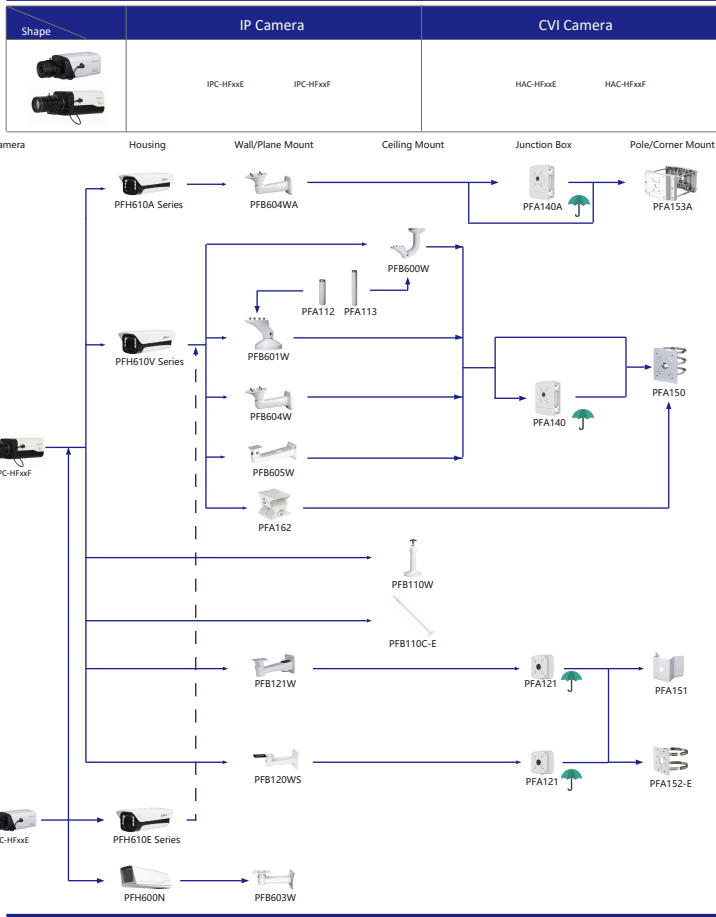

Camera Accessories Selection

Guide you how to install all the cameras

- Orange font ---- Special accessories
- Green font ---- Not recommended
- Red font ---- Special installation
- Red box ---- Including
- Umbrella icon ---- IP66

Selection of IP&CVI Box Camera

Selection of IP&CVI Bullet Camera

Selection of IP&CVI Bullet Camera

Selection of IP&CVI Bullet Camera

Selection of IP&CVI Dome Camera

Shape	IP Camera	CVI Camera
	IPC-HDBW8241/5241/8630/8331/8232/8231/81200/8331/8231/5231/5431/5421/5831/5831/5831/5831/5431/5231E-ZSE IPC-HDBW5541/5442/5241/81230/8630/8331/8232/8231/5831/5431/5631/5231E-ZE IPC-HDBW5442/5241/5831/5631/5431/5231E-ZHE IPC-HDBW8241/5241/8331/8231/5231E-ZS IPC-HDBW4231/4431E-Z-S4 IPC-HDBW3241E-ZFD IPC-HDBW3241E-Z5FD IPC-HDBW8242E-Z4FD IPC-HDBW8242E-Z4FR IPC-HDBW5242E-ZE-MF IPC-HDBW5331E IPC-HDB5331E	HAC-HDBW3802/3231E-Z HAC-HDBW3802/3231E-ZH

Shape	IP Camera	CVI Camera
	DH-IPC-PDBW5831-8360-E4	

Selection of IP&CVI Dome Camera

Shape	IP Camera	CVI Camera
	PDBW8802/8800-A180	

Shape	IP Camera	CVI Camera
	IPC-HDBW4231/4431E-S-54 IPC-HDBW4231/4431E-AS-54 IPC-HDBW3241/3441/3541/4231/4800/4830E-AS IPC-HDBW2230/2431E-S-52 IPC-HDBW4120/4220/4221/4421/5121/5220/5221/5311/1431/1231/1230/1420/1320/1220/1120/1020E IPC-HDBW3241/3441/3541/4231/4831/1231/1230/1220/1120E-S IPC-HDBW1230E-L-S3, IPC-HDBW1230E/1430E-S3	HAC-HDBW2401/2501/2241/1801/1500/1200/1230/1100E HAC-HDBW1400E-S2