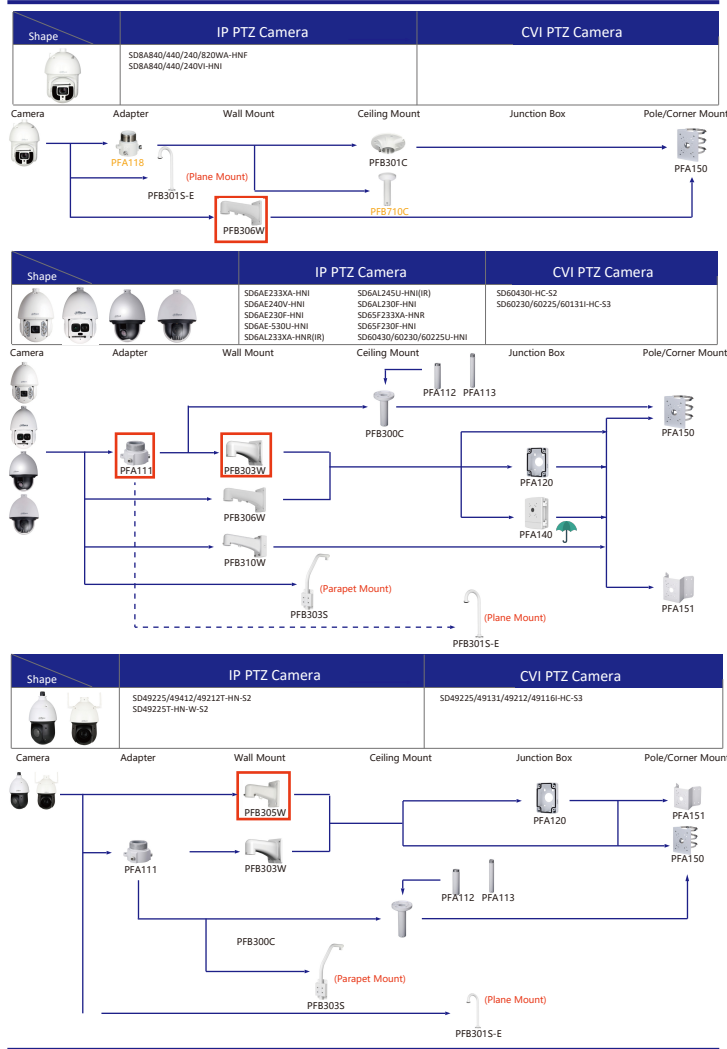

Selection of IP&CVI Eyeball Camera

Shape	IP Camera	CVI Camera
	IPC-HDW4431/4231/4120/4220/4221/4421M	HAC-HDW1200/1100/2241/2501/1200/1230/1500/2401/1220/1801M HAC-HDW1400M-S2 HAC-T2A1121/21/41/51

Shape	IP Camera	CVI Camera
	IPC-HDW2230/2431/2831/2531/2231T-AS-S2 IPC-HDW2341/3441/3541T-AS IPC-HDW1531/1431/1231/1230/1330/1220/1020S IPC-HDW1430/1230S-S3 IPC-HDW1230S-L-S3 IPC-HDW4421/4120/4220/4221/4231/4431E	HAC-HDW1100/1200R-VF HAC-HDW1400R-S2 HAC-T1A1121/21/41/51

Selection of IP&CVI Eyeball Camera

Shape	IP Camera	CVI Camera
	IPC-T2840/20-ZS IPC-T2801-L-ZS	HAC-T3A21/41/51-VF

Shape	IP Camera	CVI Camera
	IPC-T18bx	ME1200/1400/1500E ME1200/1500E-LED

Shape	IP Camera	CVI Camera
		HAC-HDW1301/1500/1400/1200/1230TL HAC-HDW1801/1500/1400/1200/1230TL-A HAC-HDW1239TL-LED HAC-HDW1239TL-A-LED HAC-HDW1500/1230/1200/1230SL HAC-HDW1400SL-S2

Orange font-----Special accessories
 Red font-----Special installation
 -----Including
-----IP66

Selection of IP&CVI Eyeball Camera

Shape	IP Camera	CVI Camera
		HAC-HDW1200/1100R HAC-HDW1400R-S2 HAC-T1A1121/21/41/51

Shape	IP Camera	CVI Camera
		HAC-HDW1100/1200R-VF

Selection of PTZ Camera

Selection of PTZ Camera

Selection of PTZ Camera

Selection of PTZ Camera

Selection of Thermal Camera

Selection of Thermal Camera

- Orange font Special accessories
- Not recommended
- Red font Special installation
- Including
- IP66