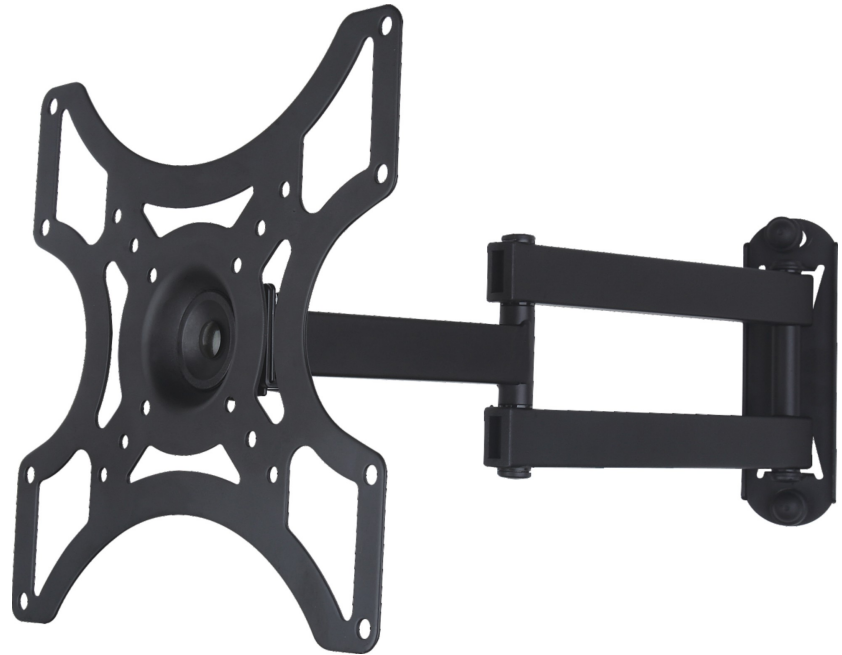

WBX MONITOR BRACKET WITH DOUBLE SWIVEL & TILT

Product Code - WBXMB1342TSD

- Available: 1 Piece

Features

- **Maximum VESA size of 200 x 200**
 - 50x50, 75x75, 100x100, 100x200 or 200x200
- **Maximum load capacity of 25kg**
- **Tilt: -15 to +15 degree**
- **Swivel -90 to +90 degree**
- **Extension 50mm - 382mm**
- **Weight: 1.38kg**