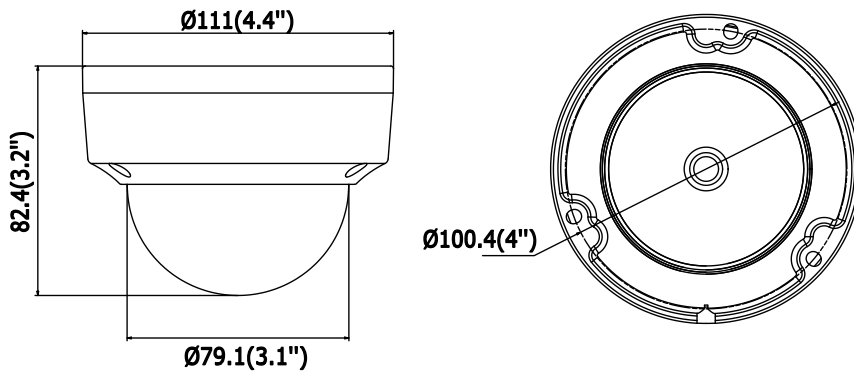

Weight	Camera: 500 g (1.1 lb.)

Available Model

DS-2CD2125FWD-I (2.8/4/6/8/12 mm), DS-2CD2125FWD-IS (2.8/4/6/8/12 mm)

Dimension

Unit: mm

Accessory