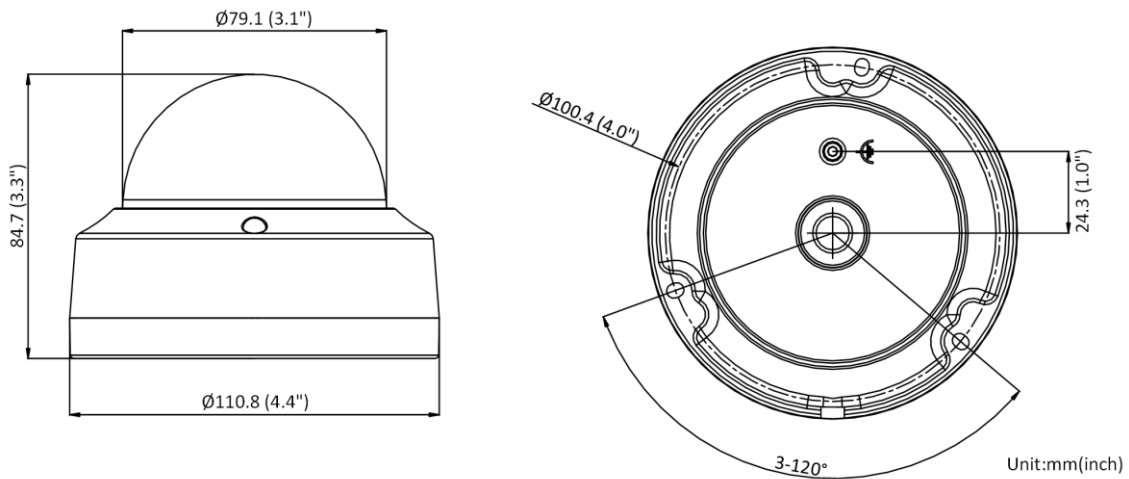

▪ **Dimension**

▪ **Accessory**

▪ **Optional**

DS-1280ZJ-DM18 Junction Box	DS-1250ZJ Rain Shade	DS-1259ZJ Inclined Ceiling Mount	DS-1272ZJ-110 Wall Mount	DS-1272ZJ-110B Wall Mount
DS-1276ZJ-SUS Corner Mount	DS-1258ZJ Wall Mount	DS-1275ZJ-SUS Vertical Pole Mount	DS-1271ZJ-110 Pendant Mount