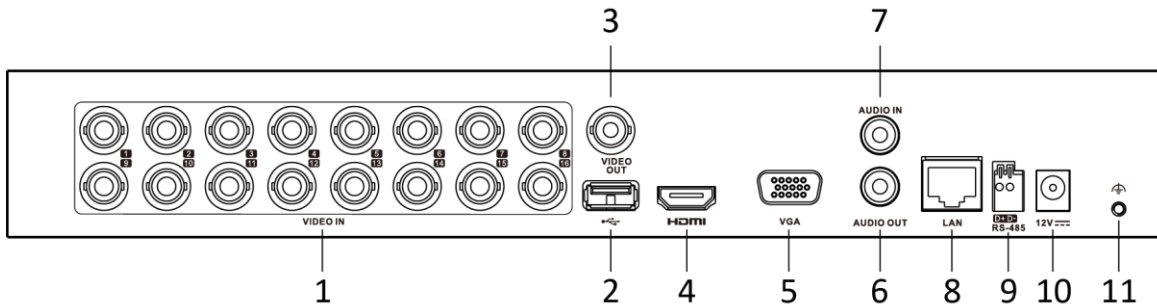

Physical Interface

*: The rear panel of iDS-7204HQHI-M1/S provides 4 video input interfaces. The rear panel of iDS-7208HQHI-M1/S provides 8 video input interfaces.

No.	Description	No.	Description
1	VIDEO IN	7	AUDIO IN, RCA connector
2	USB interface	8	LAN network interface
3	VIDEO OUT	9	RS-485 serial interface
4	HDMI interface	10	12 VDC power input
5	VGA interface	11	GND
6	AUDIO OUT, RCA connector