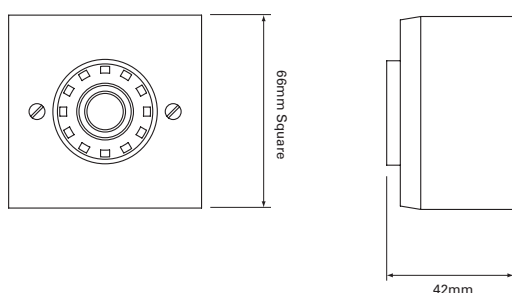

### Dimensions

### Technical Specification

<b>Voltage</b>	9-15Vdc 18-28Vdc
<b>Current</b>	18 mA (Typical Tone 3)
<b>Sound Output</b>	97dB(A) (Typical Tone 3)
<b>Tones</b>	32
<b>Volume Control</b>	10dB
<b>Monitoring</b>	Reverse polarity
<b>Temperature</b>	- 10°C to + 55°C
<b>Protection</b>	IP21C (with back box)
<b>Construction</b>	ABS
<b>Weight</b>	0.11Kg
<b>Colours</b>	Red or white